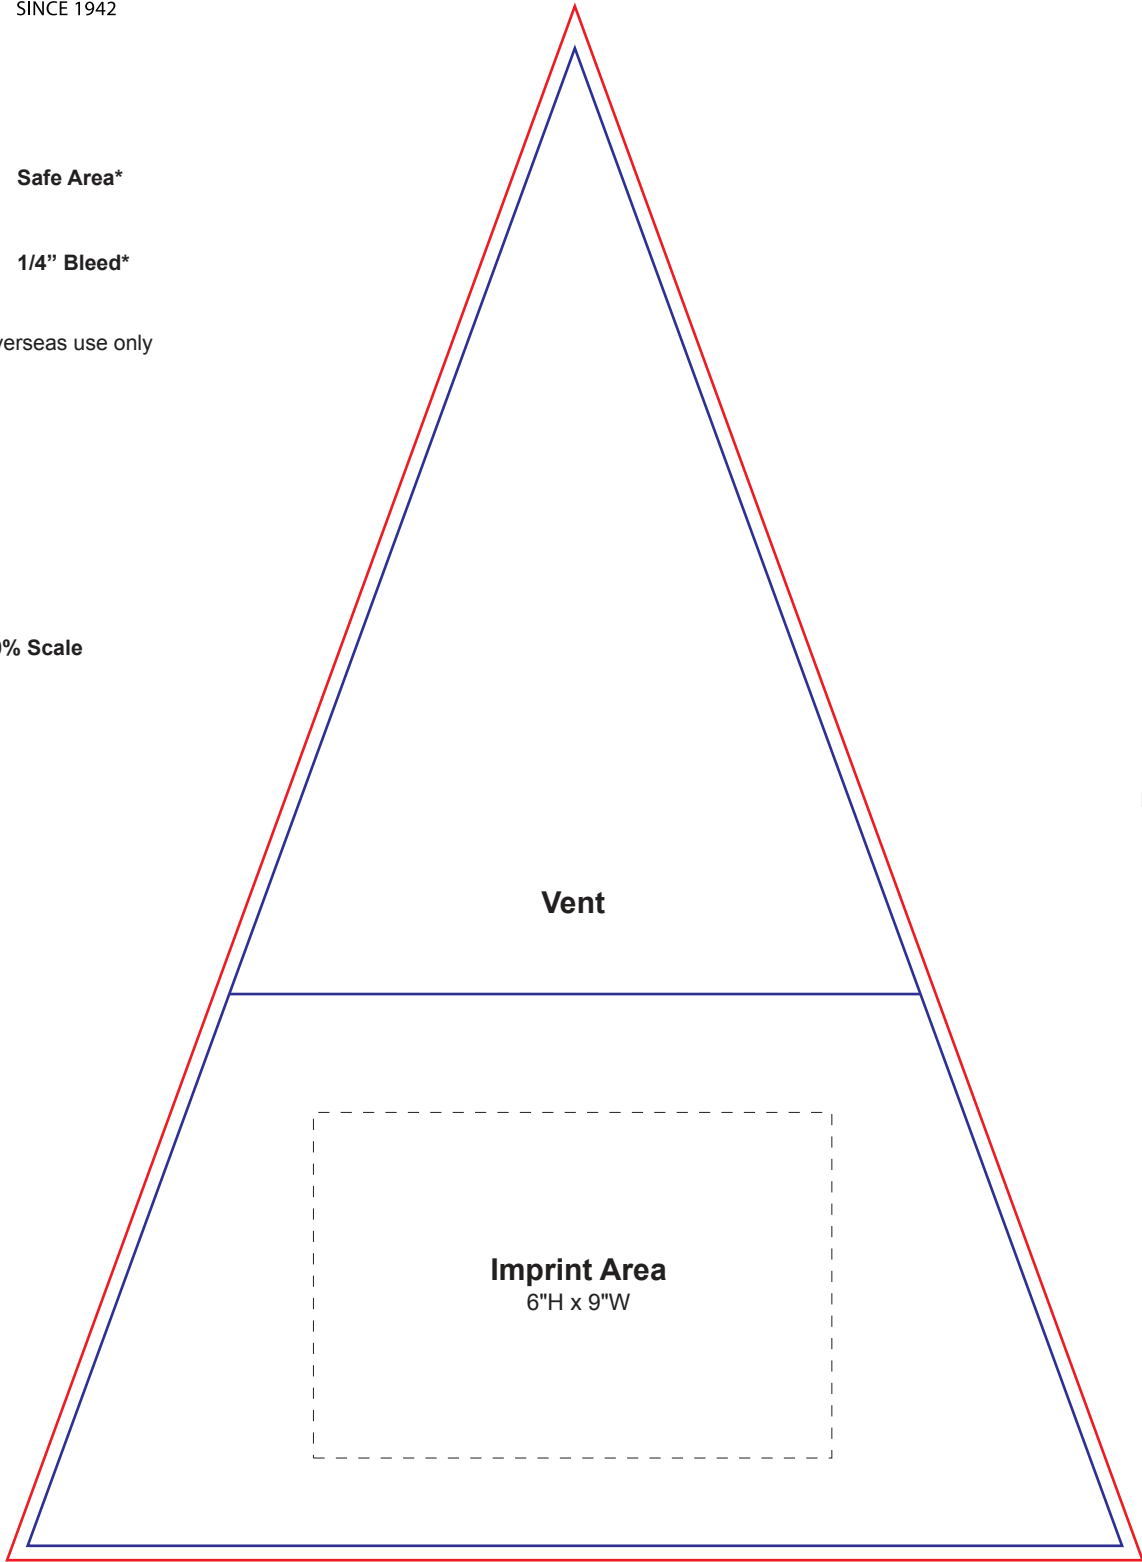

SB-1720 (Formerly Item# 130COL-V)

 Safe Area*

 1/4" Bleed*

*For custom overseas use only

Panel Is At 30% Scale

↑
Height: 26"
↓

← Width: 19" →